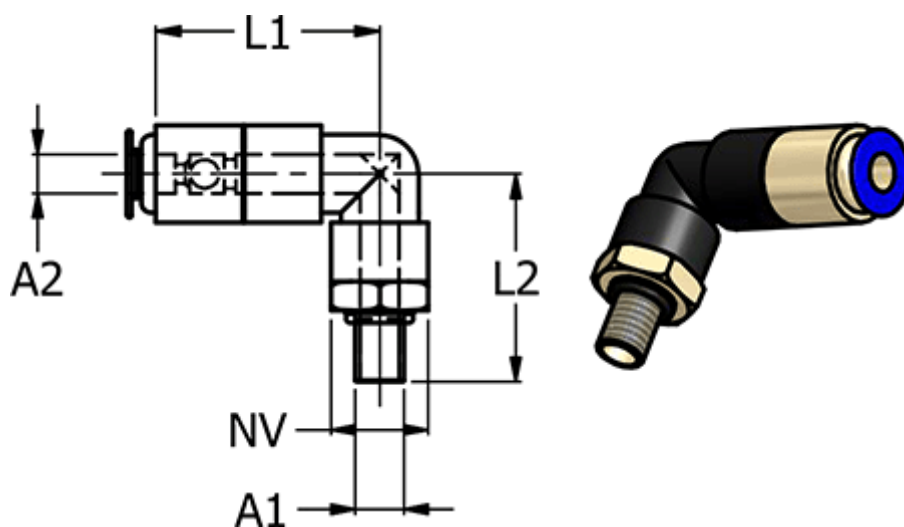

Data Sheet

Article number: 586197186

Description: Elbow 197.186, vinkel Ø6-G 1/8" with
Stop valve, nickel plated brass

Measures

Ext. hose diameter A2	= 6
L1	= 29.4
L2	= 24.2
NV	= 14
Thread A1	= G 1/8"